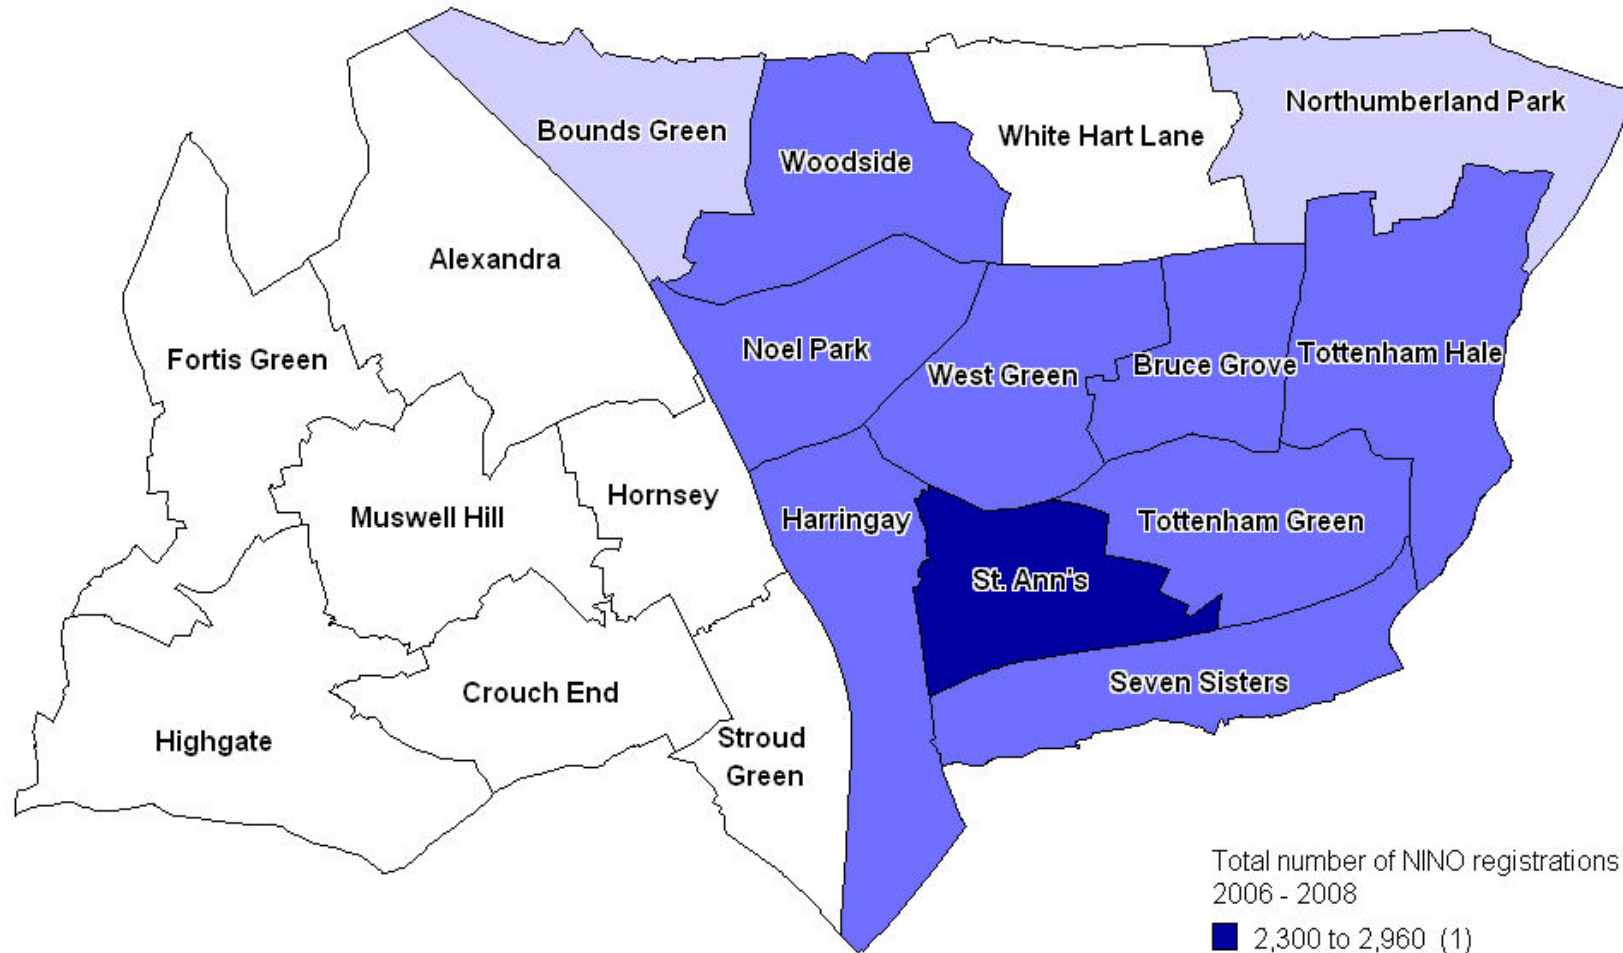

Total number of national insurance registrations who have previous address overseas
Haringey Wards
DWP 2006 - 2008

Total number of NINO registrations
2006 - 2008

- 2,300 to 2,960 (1)
- 1,640 to 2,299 (8)
- 980 to 1,639 (2)
- 320 to 979 (8)