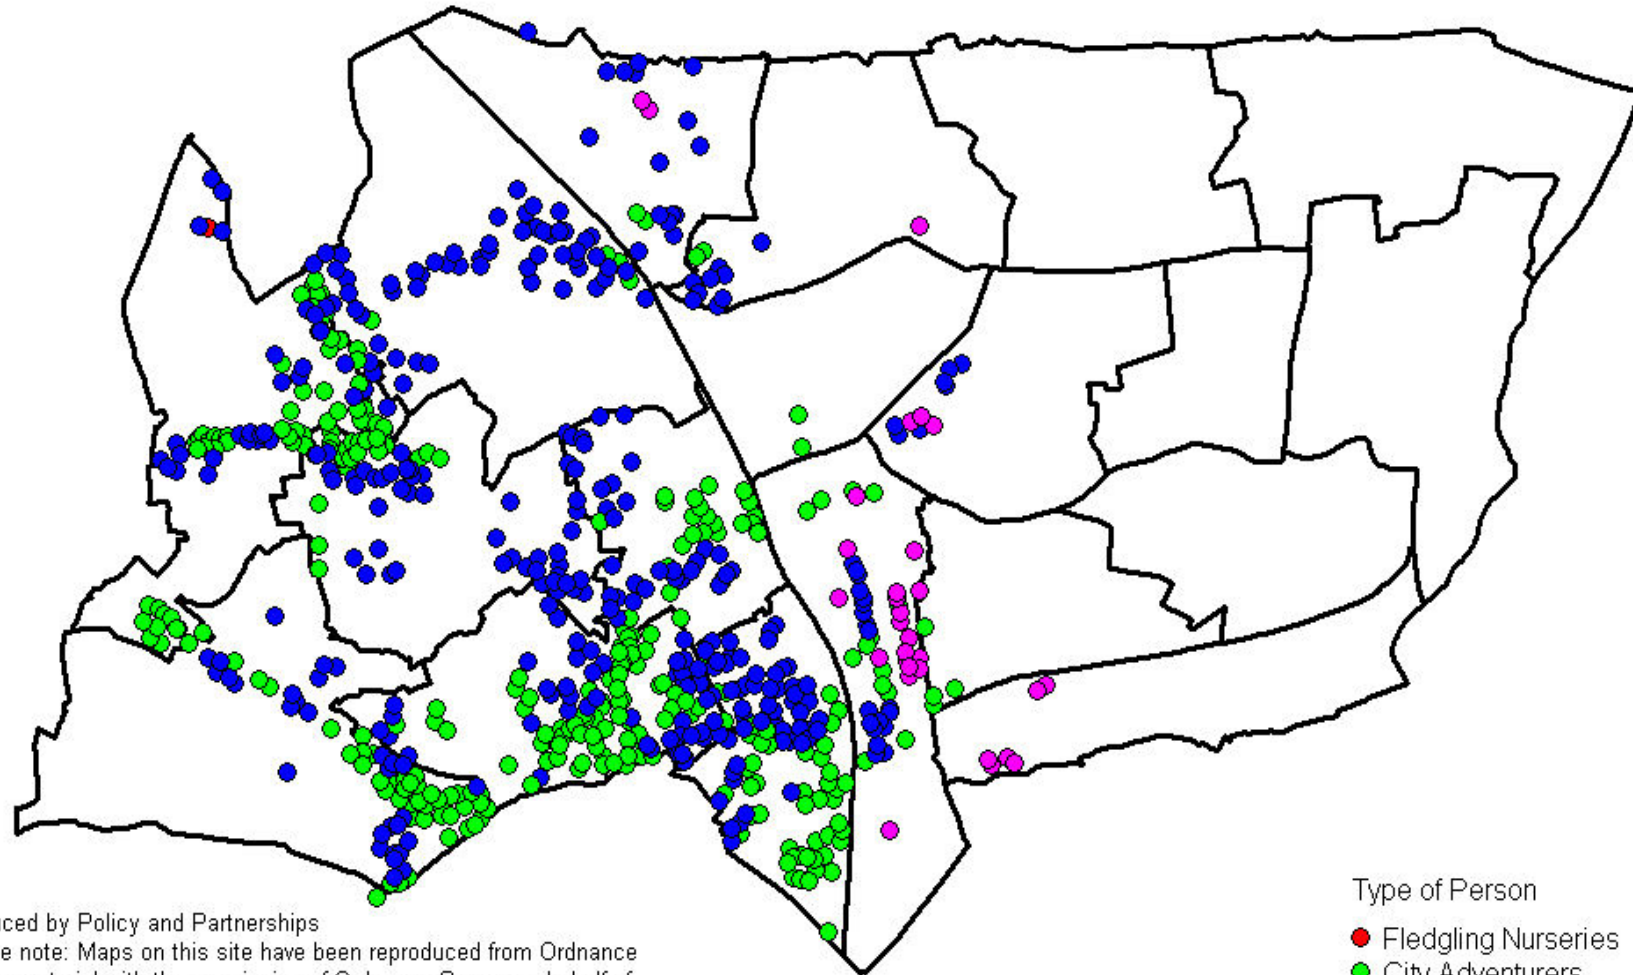

People who are most likely to use Internet Banking
Haringey Postcodes
MOSAIC 2008

1. Type of Person
2. Fledgling Nurseries
   - City Adventurers
   - New Urban Colonists
   - Caring Professionals

Produced by Policy and Partnerships
Please note: Maps on this site have been reproduced from Ordnance Survey material with the permission of Ordnance Survey on behalf of the Controller of Her Majesty's Stationery Office © Crown copyright. Unauthorised reproduction infringes Crown copyright and may lead to prosecution or civil proceedings.
London Borough of Haringey 100019199 2008