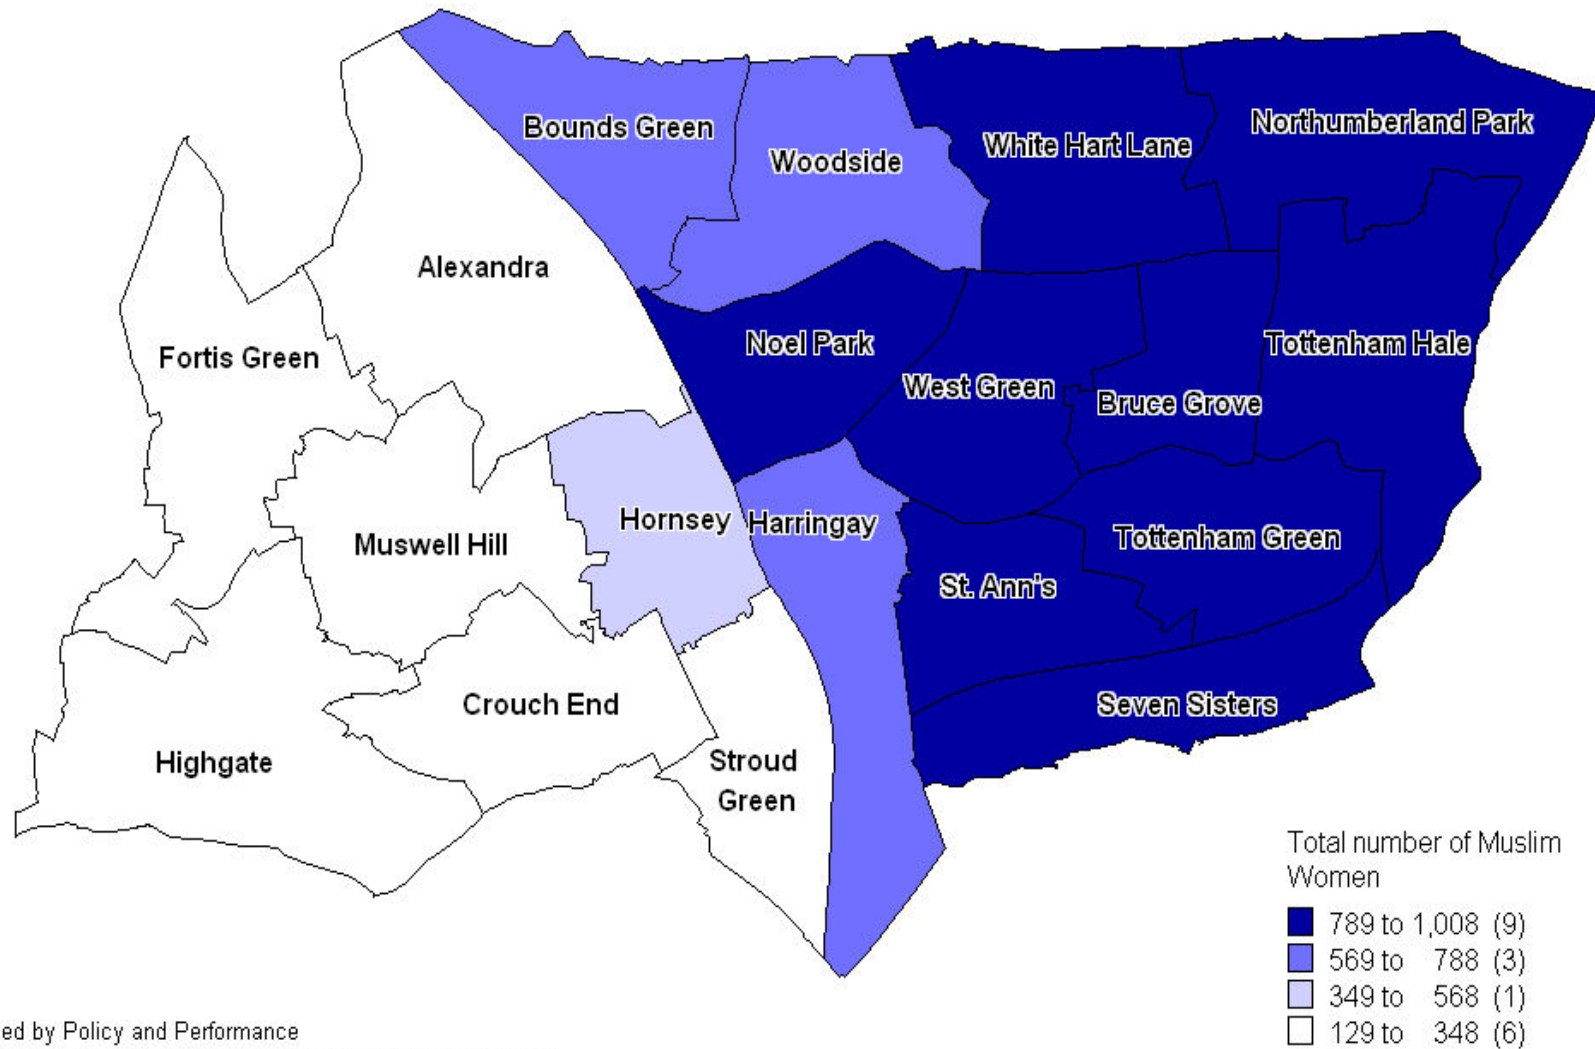

Total Number of Muslim women
Haringey Wards
2001 Census