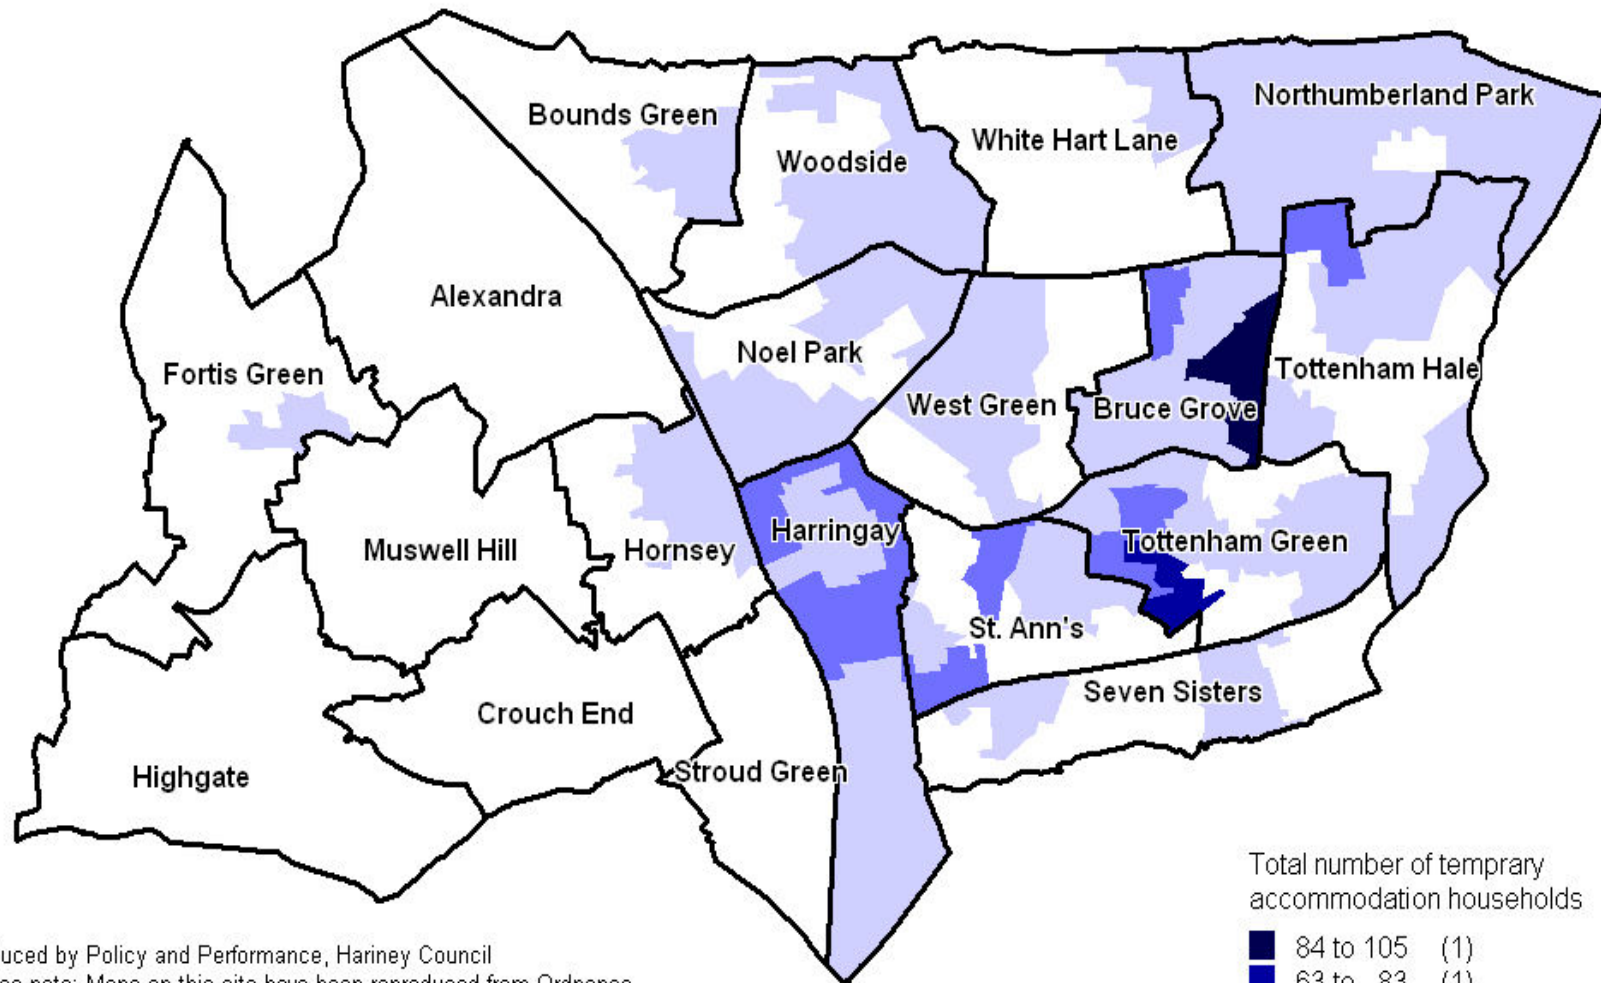

**Bruce
Grove**

Tottenham Hale

Total number of population born in Eastern Europe
Haringey Super Output Areas
2001 Census

Close up of area with high Eastern European population
 Large Super Output Areas
 2001 Census

Total number of NINO registrations
2006 - 2008

- 2,300 to 2,960 (1)
- 1,640 to 2,299 (8)
- 980 to 1,639 (2)
- 320 to 979 (8)

Total number of national insurance registrations who have previous address in Bulgaria
Haringey Wards
DWP 2006 - 2008

Total Number of Muslim women
Haringey Wards
2001 Census

**Distribution of Temporary Accommodation
Haringey Super Output Areas
June 2009**

Total number of temporary accommodation households

84 to 105	(1)
63 to 83	(1)
42 to 62	(8)
21 to 41	(51)
0 to 20	(83)