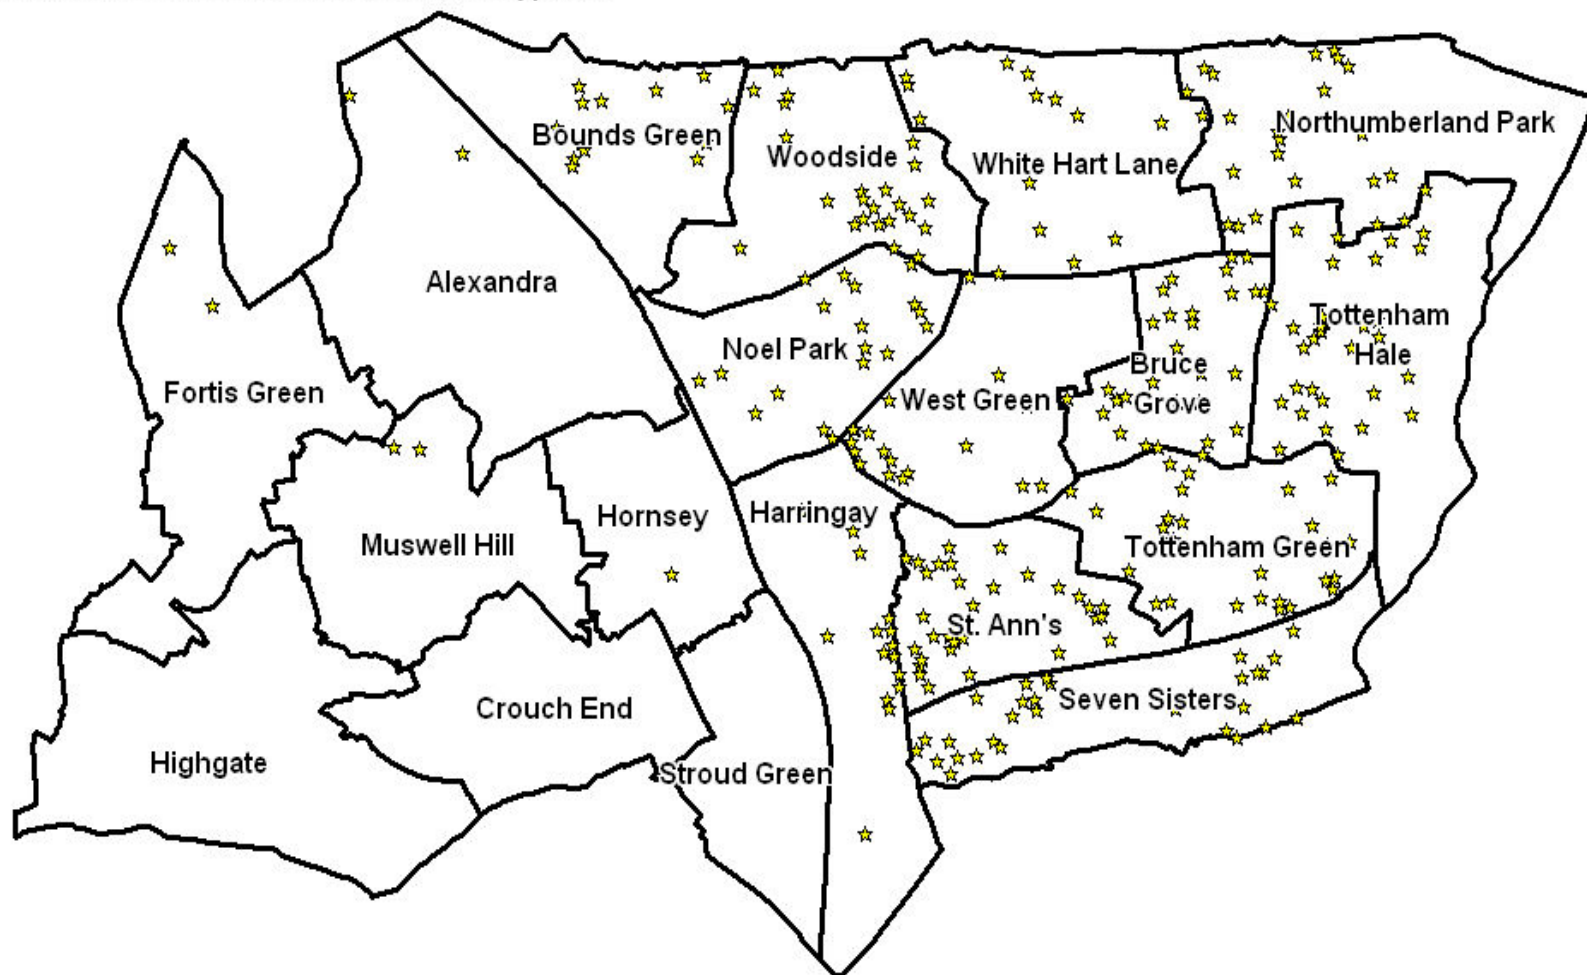

Postcodes who are MOSAIC type 27 - Settled Minorities who have no residents that claim Housing Tax Benefit or Council Tax Benefit.

One third of all claimants are MOSAIC type 27