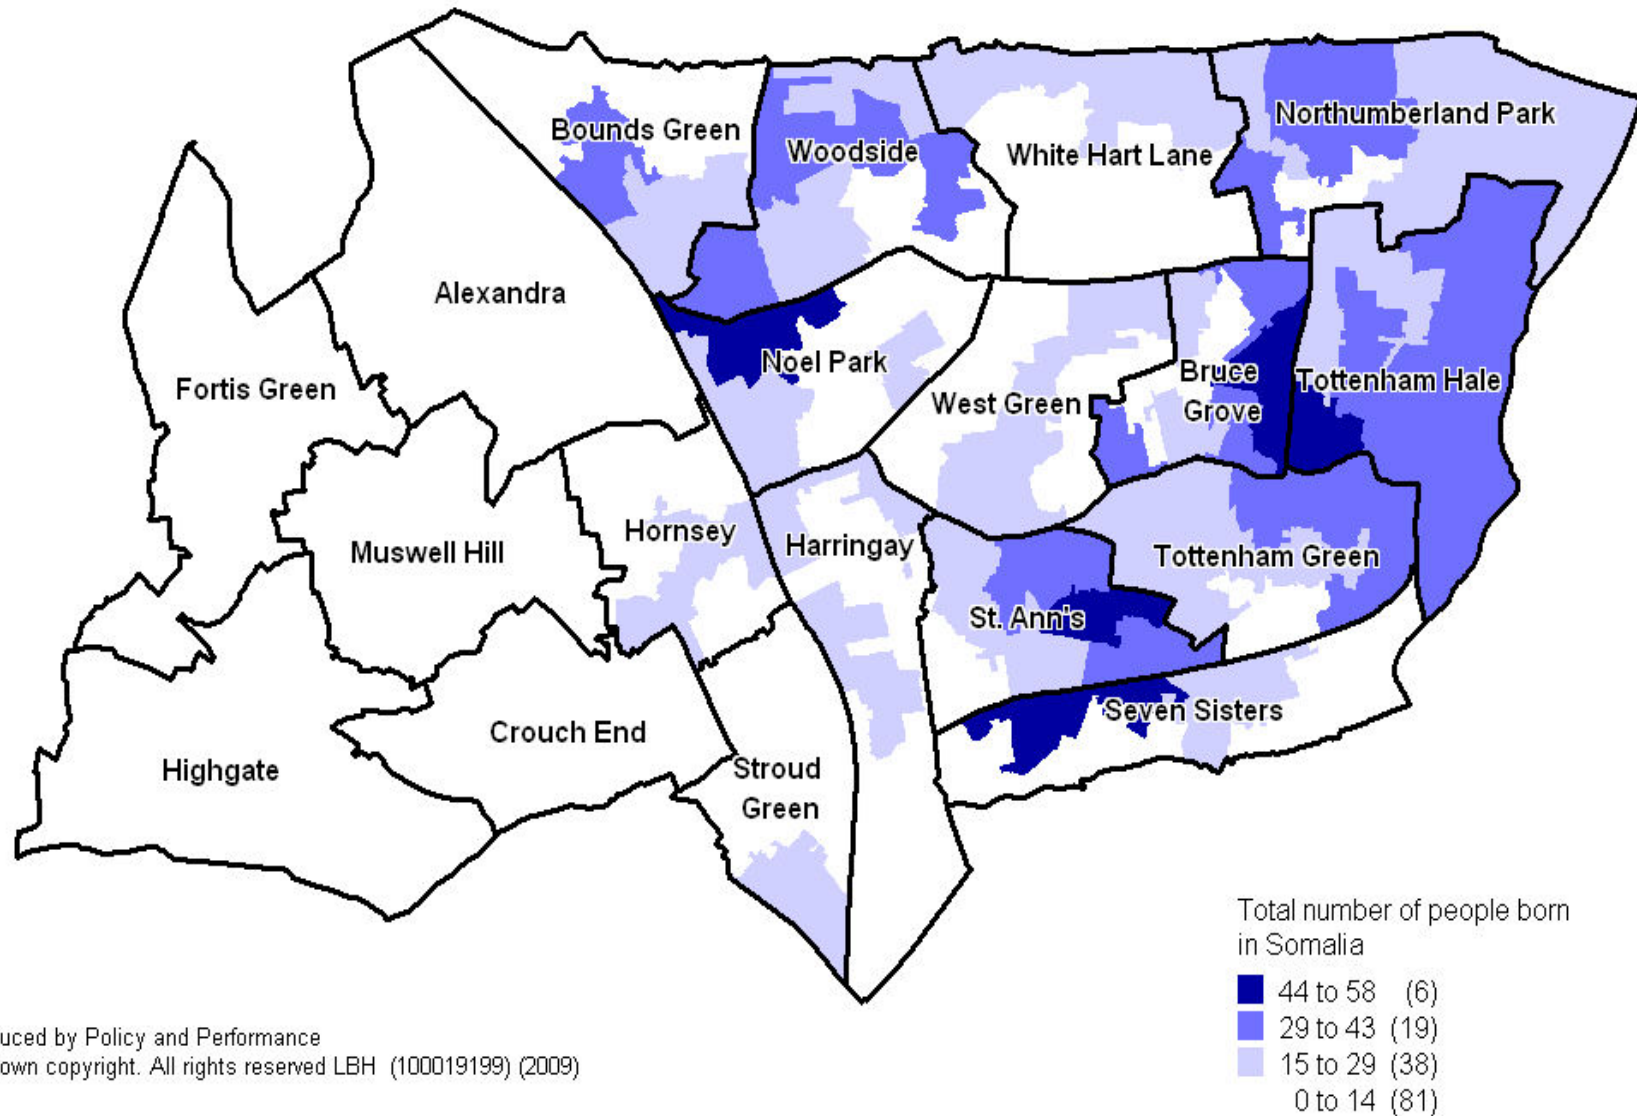

Using GIS to target hard to reach population

Total number of population born in Somalia
Haringey Super Output Areas
2001 Census

Close up of streets with high Somali Population
Haringey Super Output Areas
2001 Census

**Bruce
Grove**

Tottenham Hale

Total number of population born in Eastern Europe
Haringey Super Output Areas
2001 Census

Close up of area with high Eastern European population
 Large Super Output Areas
 2001 Census