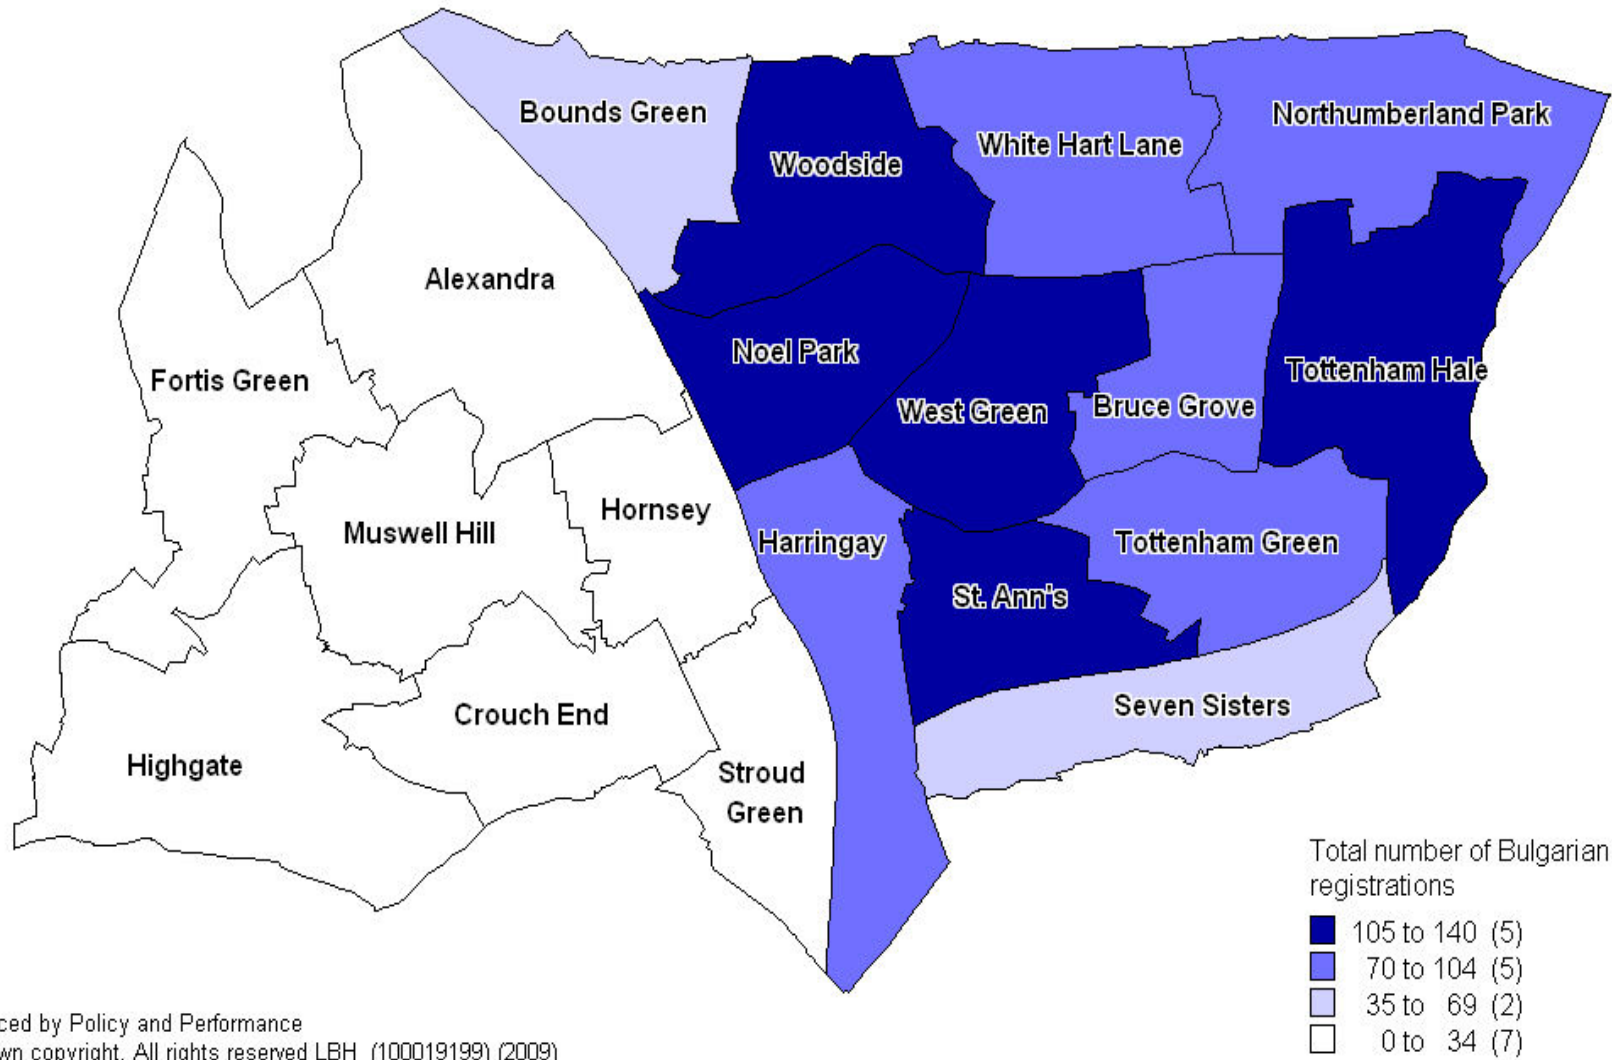

Total number of national insurance registrations who have previous address in Bulgaria
Haringey Wards
DWP 2006 - 2008