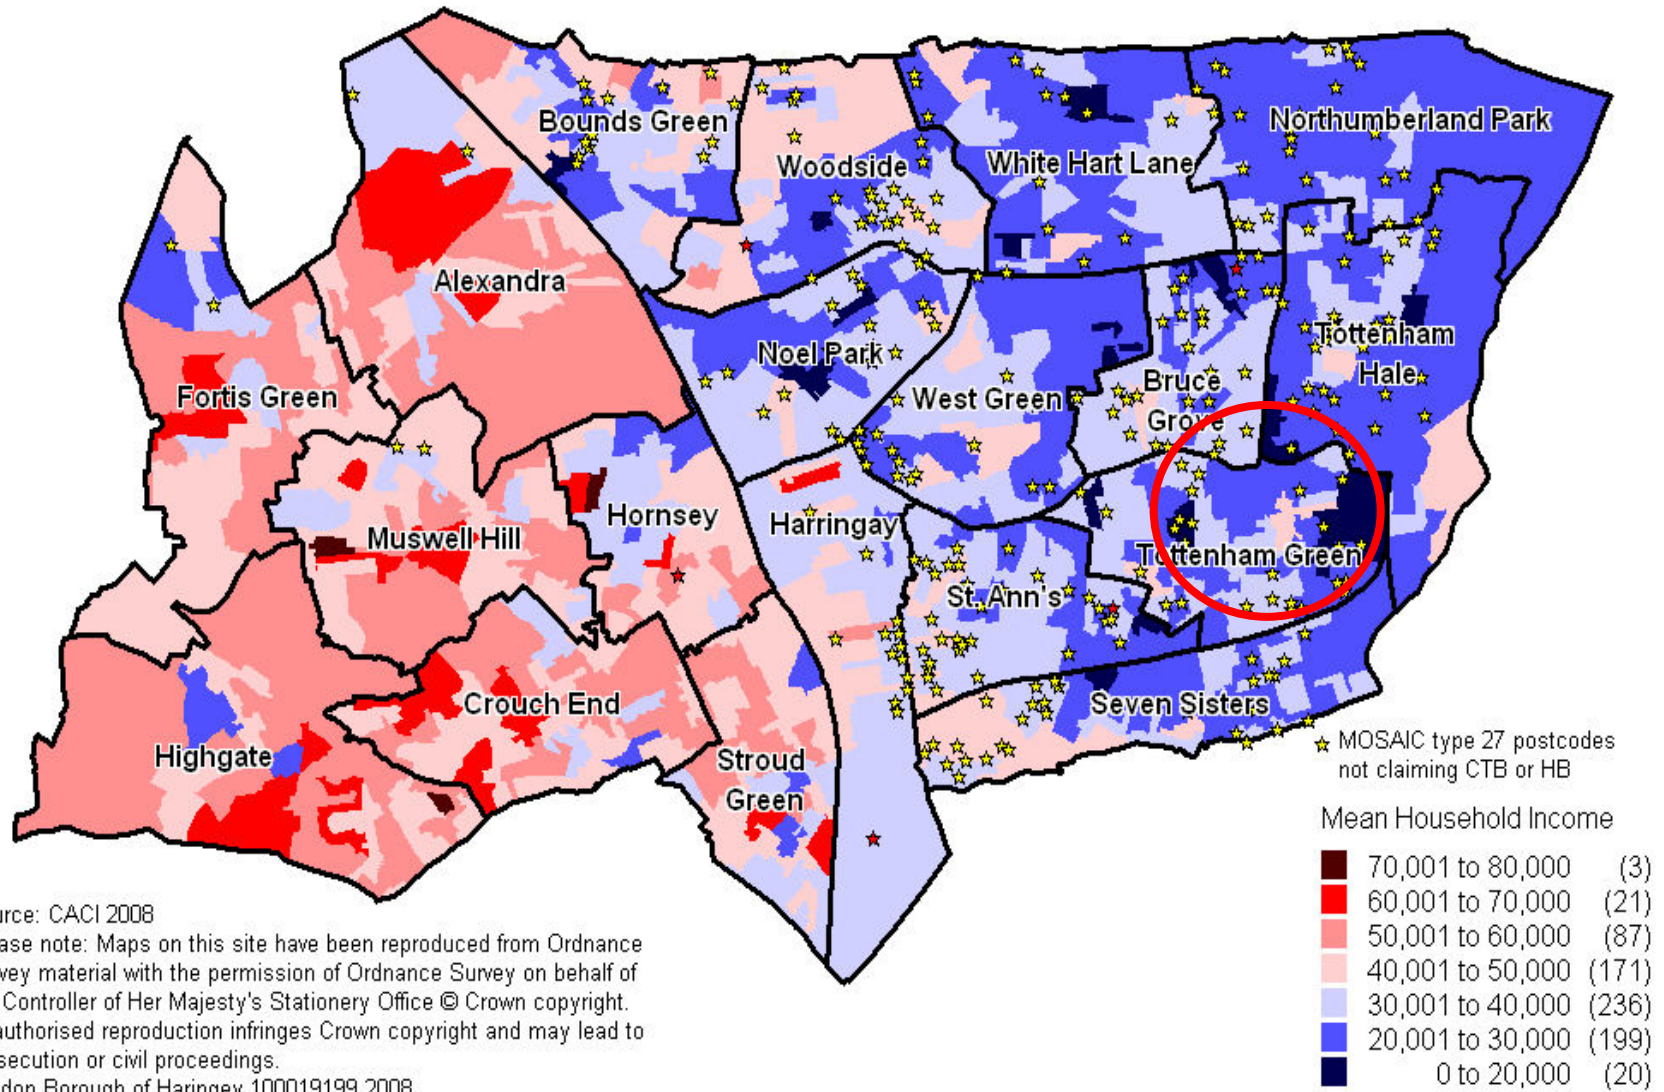

**Mean Household Income
Haringey Output areas
CACI 2008**

Source: CACI 2008

Please note: Maps on this site have been reproduced from Ordnance Survey material with the permission of Ordnance Survey on behalf of the Controller of Her Majesty's Stationery Office © Crown copyright. Unauthorised reproduction infringes Crown copyright and may lead to prosecution or civil proceedings.

London Borough of Haringey 100019199 2008