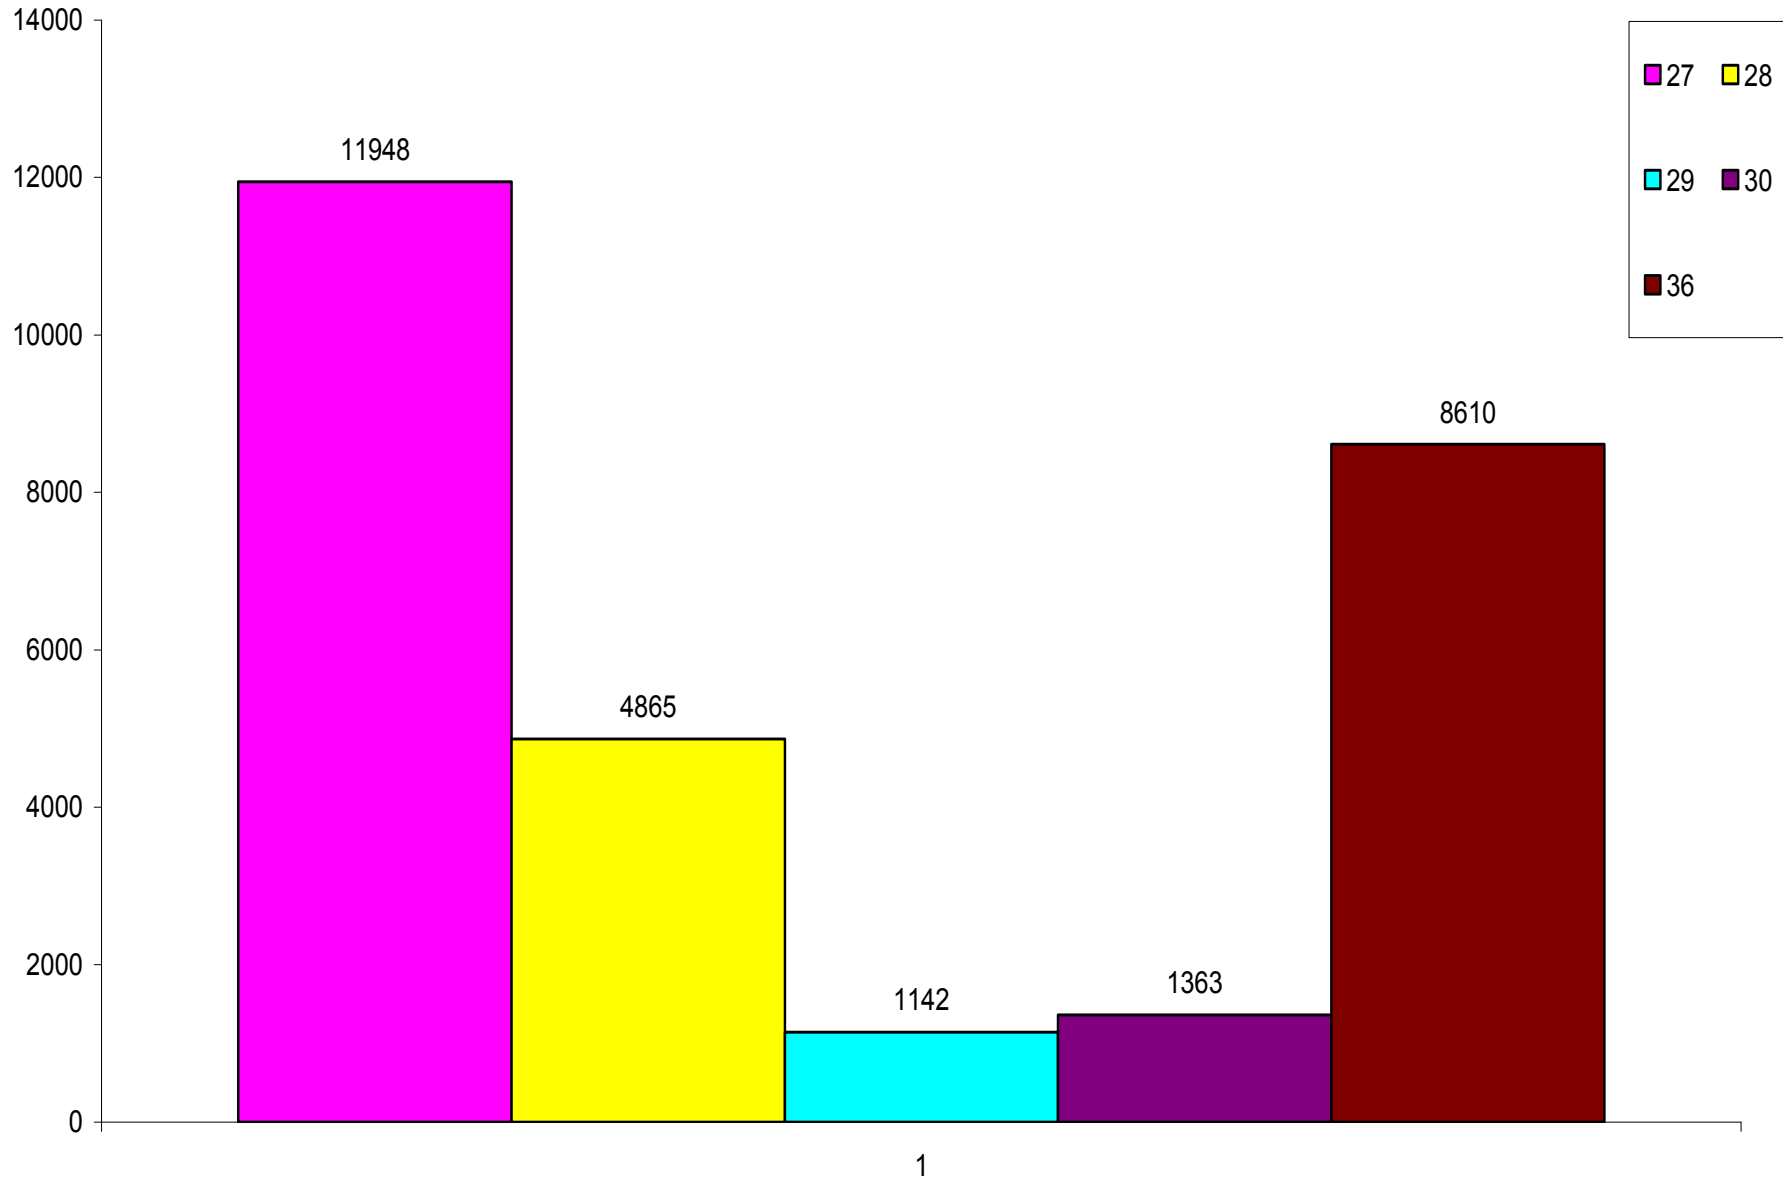

Index score of how likely people are to use Internet banking
 100 = National Average, Higher score = More likely
 Haringey Super Output Areas
 MOSAIC 2008

Produced by Policy and Performance
 Source: MOSAIC 2008
 Please note: Maps on this site have been reproduced from Ordnance Survey material with the permission of Ordnance Survey on behalf of the Controller of Her Majesty's Stationery Office © Crown copyright. Unauthorised reproduction infringes Crown copyright and may lead to prosecution or civil proceedings.
 London Borough of Haringey 100019199 2008

Index Score

- 242 to 306 (8)
- 177 to 241 (32)
- 112 to 176 (52)
- 47 to 111 (52)

MOSAIC in practice

Benefit take up

Targeting households who are not
claiming Council Tax Benefits or
Housing Benefits

Most Common MOSAIC types for CTB and HB claimants