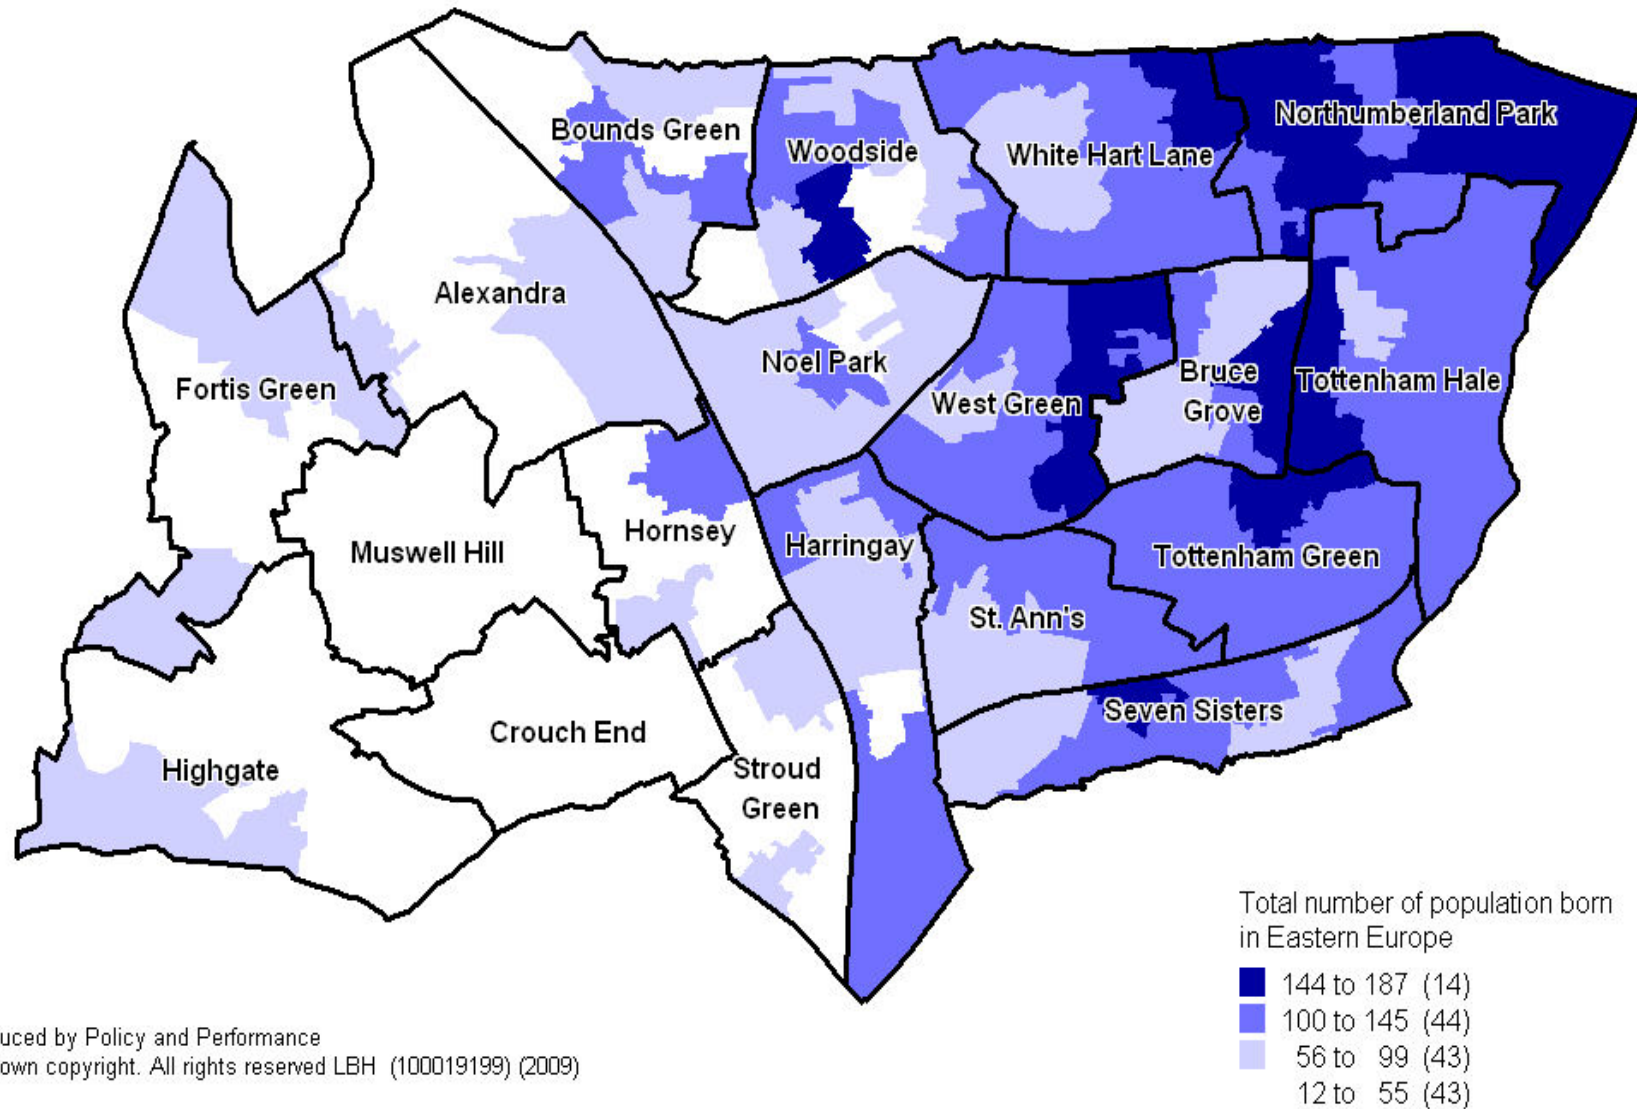

Using GIS to target hard to reach population

Total number of population born in Somalia
Haringey Super Output Areas
2001 Census

Close up of streets with high Somali Population
Haringey Super Output Areas
2001 Census

**Bruce
Grove**

Tottenham Hale

Total number of population born in Eastern Europe
Haringey Super Output Areas
2001 Census

Close up of area with high Eastern European population
 Large Super Output Areas
 2001 Census